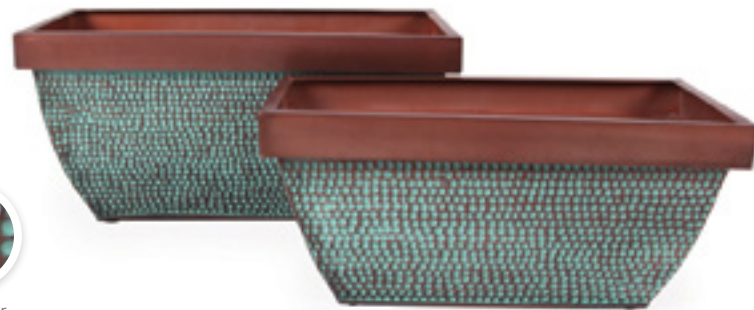

TRAVERSO

Copper Patina

14" (6 pack)
size: 14" x 6.5"

PRODUCT ID   COLOR
MPT01405   Copper Patina

16" (6 pack)
size: 16" x 7.5"

PRODUCT ID   COLOR
MPT01406   Copper Patina